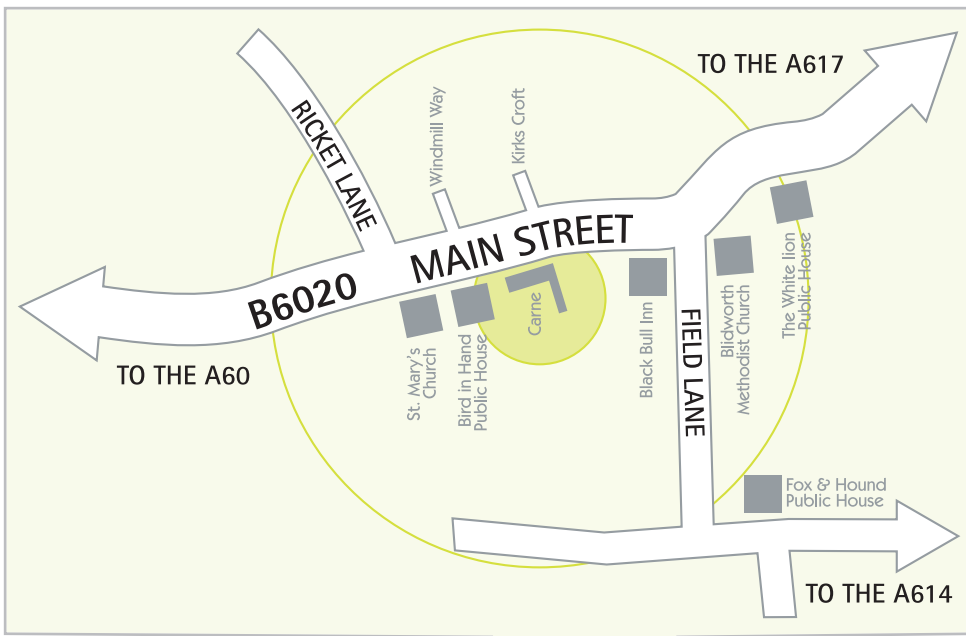

how to find us...

Exit 27

- Exit the roundabout onto Mansfield Rd/A608 heading to Mansfield/Hucknall 1.5 mi
- Go through 2 roundabouts 2.0 mi
- Slight left at Derby Rd 2.0 mi
- Turn right at Blidworth Rd/B6020 4.3 mi
- Continue to follow B6020
- Destination will be on the right 4.3 mi

Exit 29

- Exit the roundabout onto A617 heading to Mansfield/Shirebrook/B6407 3.5 mi
- At the roundabout, take the 3rd exit onto Chesterfield Rd N/A617 3.2 mi
- Continue to follow Chesterfield Rd N 3.2 mi
- Slight right at Chesterfield Rd S/A6009 0.3 mi
- Continue to follow A6009 0.3 mi
- Turn left at Ratcliffe Gate/A617 2.3 mi
- Continue to follow A617 2.3 mi
- Go through 1 roundabout 2.3 mi
- Keep right at the fork 1.6 mi
- Continue to follow Southwell Rd W 1.6 mi
- Go through 1 roundabout 1.6 mi
- Turn right at Blidworth Ln 1.0m
- Continue onto Mansfield Rd/B6020 1.0m
- Continue to follow B6020 1.0m
- Destination will be on the left 1.0m